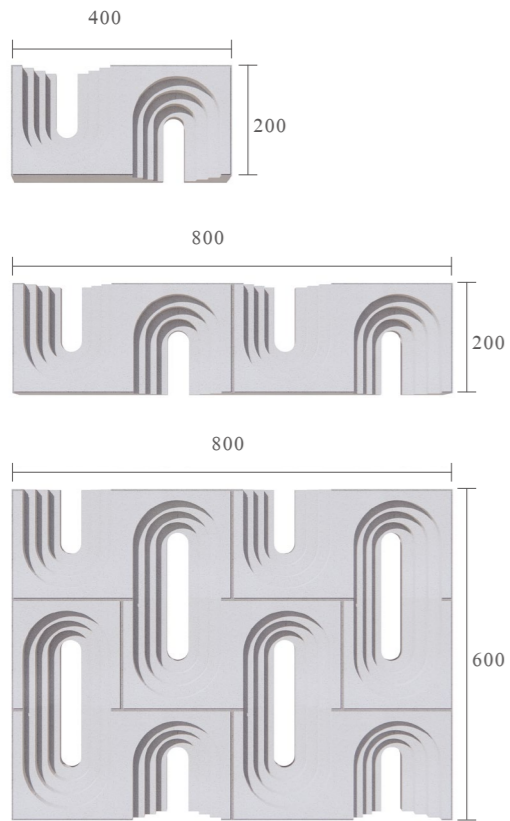

Dots

Code KLK030010D1

Size 300x100mm/600x100mm/600x600mm

The modern minimalist rectangular box is matched with a well-proportioned and delicate circle, and a certain height difference is designed with the simple and white wall, making the interaction between indoor and outdoor more romantic.

| SCREEN BLOCK 02

Rectangle

Code KLK030015R1

Size 300x150mm/600x150mm/600x600mm

The rectangular shape is like a perceptual artist, which does not adhere to the rigid and solid stereotype, captures the rich and radiant reflection effect, and becomes a space that enhances the intimate connection between the interior and the exterior.

| SCREEN BLOCK 03

Arch

Code KLK040020A1

Size 400x200mm/800x200mm/800x600mm

The sun shines into the hollow shape of the Roman arch intertwined with rationality and sensibility, making the living space brighter and more open.