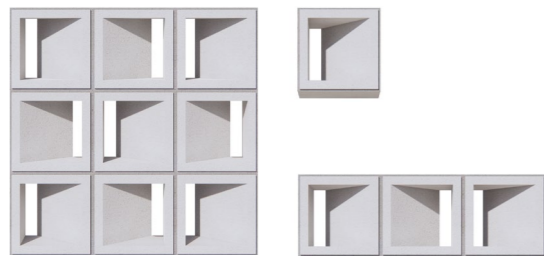

Code KLK020020K1
Size 200x200mm / 600x200mm / 600x600mm

Quarter

Code KLK020020Q1
Size 200x200mm / 600x200mm / 600x600mm

Seven

Code KLK020020S1
Size 200x200mm / 600x200mm / 600x600mm

Mirror

Code KLK020020M1
Size 200x200mm / 600x200mm / 600x600mm

Narrow

Code KLK020020N1
Size 200x200mm / 600x200mm / 600x600mm

Square

Code KLK020020S2
Size 200x200mm / 600x200mm / 600x600mm

Triangle

Code KLK020020T1
Size 200x200mm / 600x200mm / 600x600mm

One

Code KLK020020O1
Size 200x200mm / 600x200mm / 600x600mm