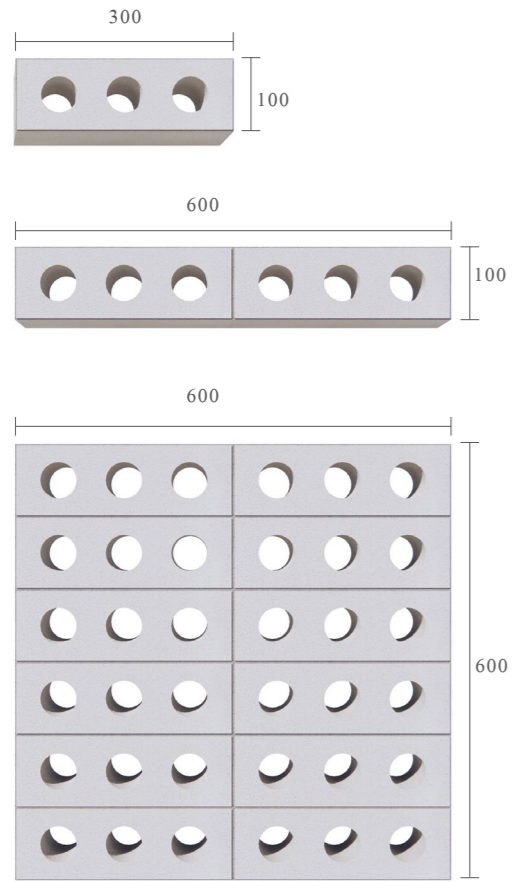

Dots

Code KLK030010D1

Size 300x100mm/600x100mm/600x600mm

The modern minimalist rectangular box is matched with a well-proportioned and delicate circle, and a certain height difference is designed with the simple and white wall, making the interaction between indoor and outdoor more romantic.

Code KLK020020K1
Size 200x200mm / 600x200mm / 600x600mm

Quarter

Code KLK020020Q1
Size 200x200mm / 600x200mm / 600x600mm

Seven

Code KLK020020S1
Size 200x200mm / 600x200mm / 600x600mm

Mirror

Code KLK020020M1
Size 200x200mm / 600x200mm / 600x600mm