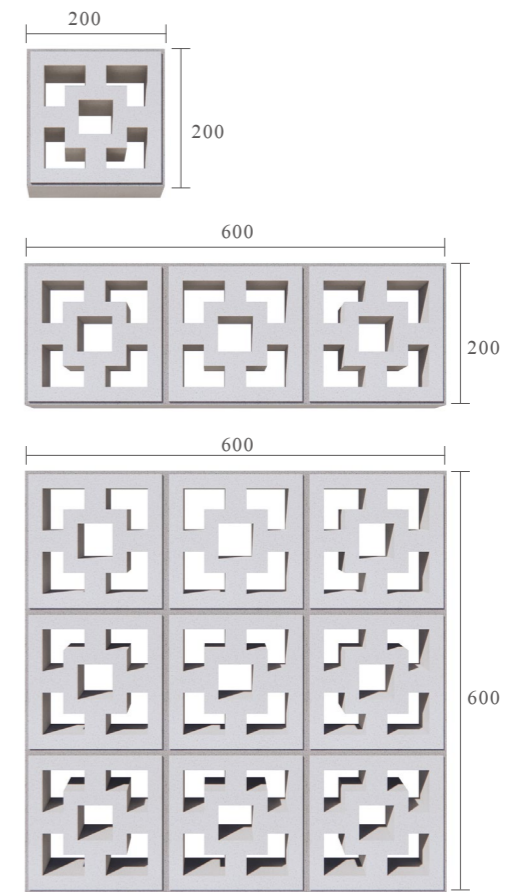

Knot

Code KLK020020K1

Size 200x200mm/600x200mm/600x600mm

Incorporating introverted and extroverted oriental aesthetic elements, the bright and dark light and shadow make the space unpredictable, giving Chinese traditional architecture a purer artistic pursuit.