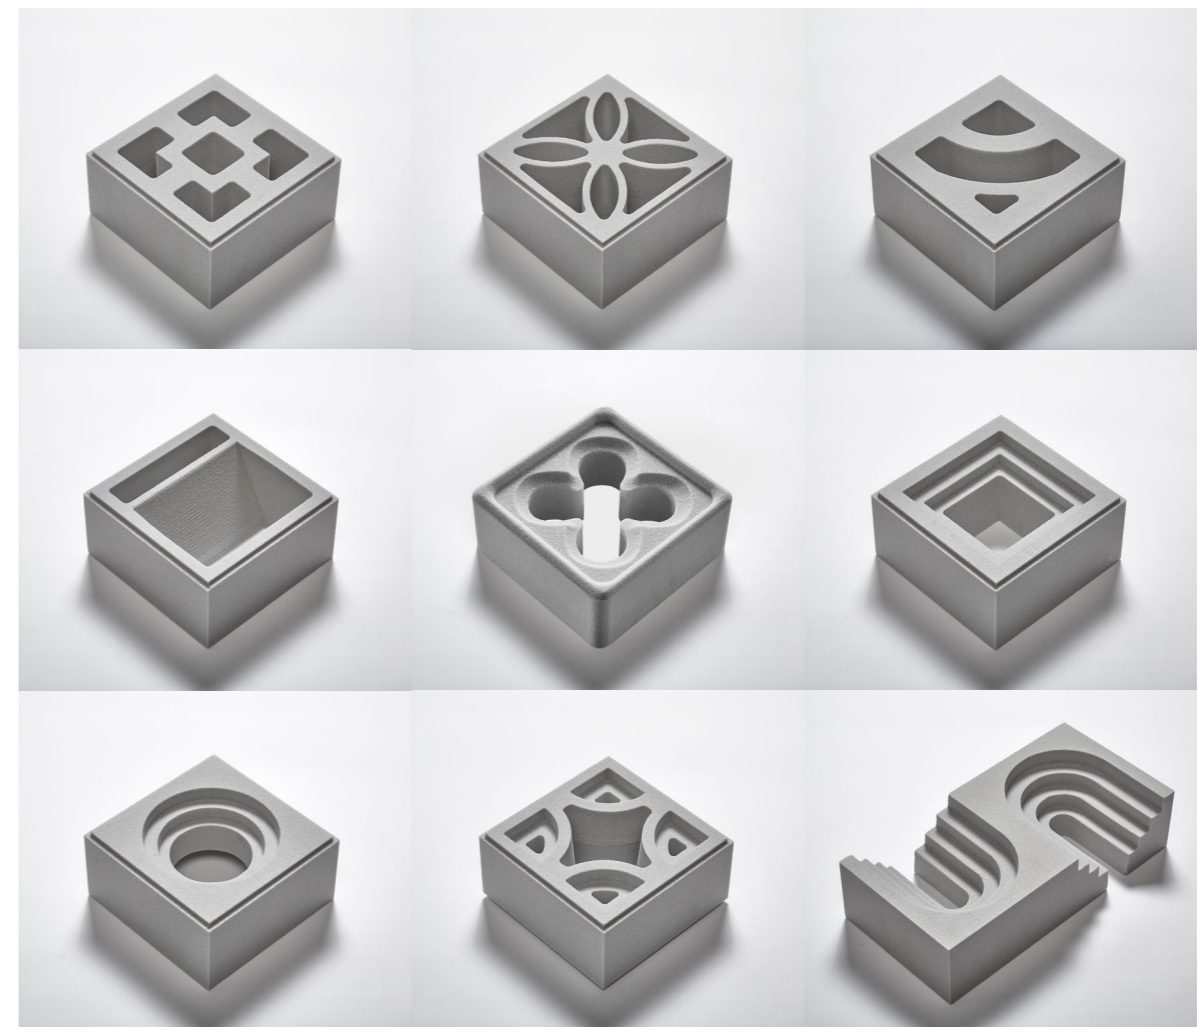

KITO's brand differentiation and business transformation, is the creation of a new idea, product line and service spinoff. The company's process of transformation and differentiation has been created to unearth unrealized opportunities and new audience segments to serve in the Building, Deco, Element of Interior Design & furnishings market.

- -KITO : Ceramic / Architectural Surface
- -KLAX : Innotech Surface / Slab
- -KITO KGE : Less Panel / Foamed Ceramics
- -KITO – ITC : Information Technology Company

KITO continued to uphold resource-sharing philosophy to promote operational development. Seizing the tremendous opportunities arising from China's continuous development strategy and from the development of building market and construction, it deepened its "One Core and Two Wings" strategy and enhanced its core competencies.

| ADVANTAGE

TEXTURE

Exquisite carving technology
original ecological texture,
high strength, no shrinkage and no cracking.

ARTISTRY

Applied as a decorative wall
take advantage of natural sky light
decorative front entrance or garage wall Indoor
applications airfresco area,
screen block fence.

FAST INSTALLATION

Light weight, easy to install,
high construction efficiency.

LONG DURATION

Ceramic properties
durable weather resistance,
environmental friendly
excellent insulation performance.