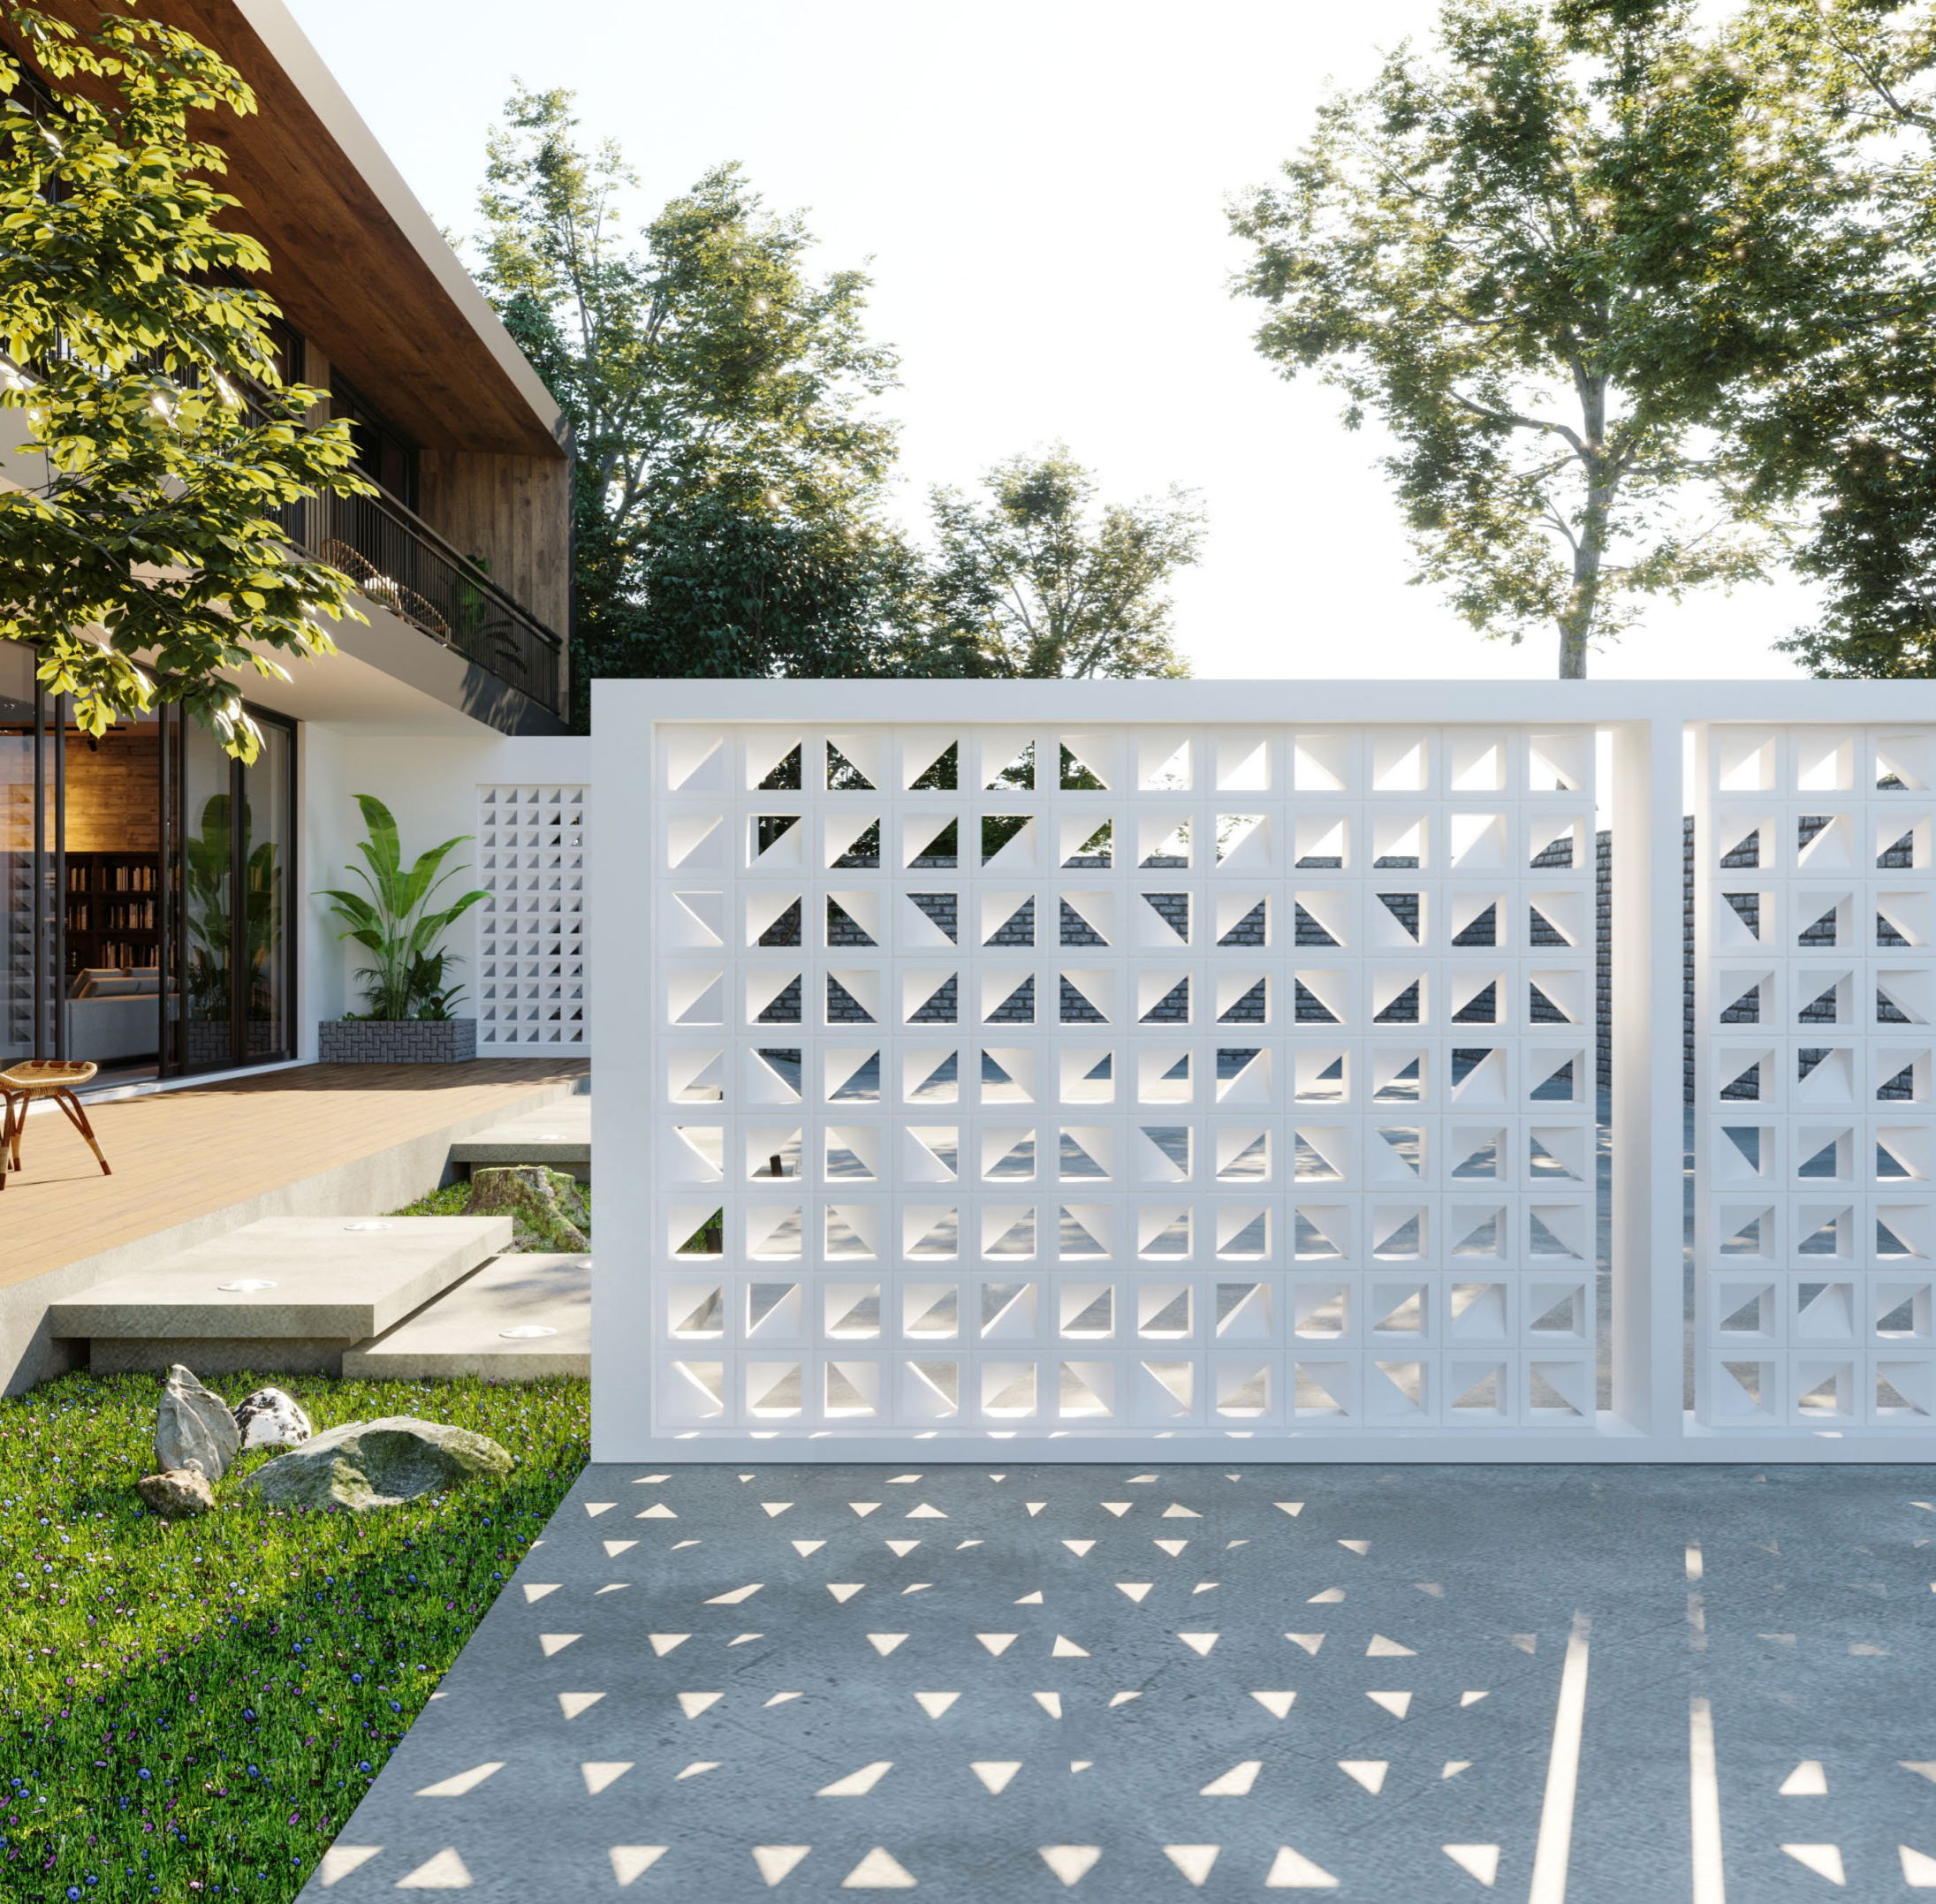

| SCREEN BLOCK 11

Square

Code KLK020020S2

Size 200x200mm/600x200mm/600x600mm

The simple and regular three-dimensional square bricks form a fashionable and artistic hollow partition. Under the projection of alternating cold and warm light and shadow, it outlines a pure and soft space, and spreads out a comfortable and harmonious living state.

| SCREEN BLOCK 12

Triangle

Code KLK020020T1

Size 200x200mm/600x200mm/600x600mm

The hollowed-out sculpture that breaks the traditional aesthetics presents a unique sense of hierarchy. The space division of the golden triangle has a strong sense of ritual, as if you can see the posture of the sun, which is spiritual and vivid.