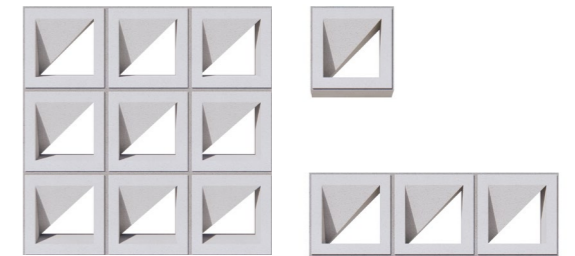

Code KLK020020K1
Size 200x200mm / 600x200mm / 600x600mm

Quarter

Code KLK020020Q1
Size 200x200mm / 600x200mm / 600x600mm

Seven

Code KLK020020S1
Size 200x200mm / 600x200mm / 600x600mm

Mirror

Code KLK020020M1
Size 200x200mm / 600x200mm / 600x600mm

Narrow

Code KLK020020N1
Size 200x200mm / 600x200mm / 600x600mm

Square

Code KLK020020S2
Size 200x200mm / 600x200mm / 600x600mm

Triangle

Code KLK020020T1
Size 200x200mm / 600x200mm / 600x600mm

One

Code KLK020020O1
Size 200x200mm / 600x200mm / 600x600mm