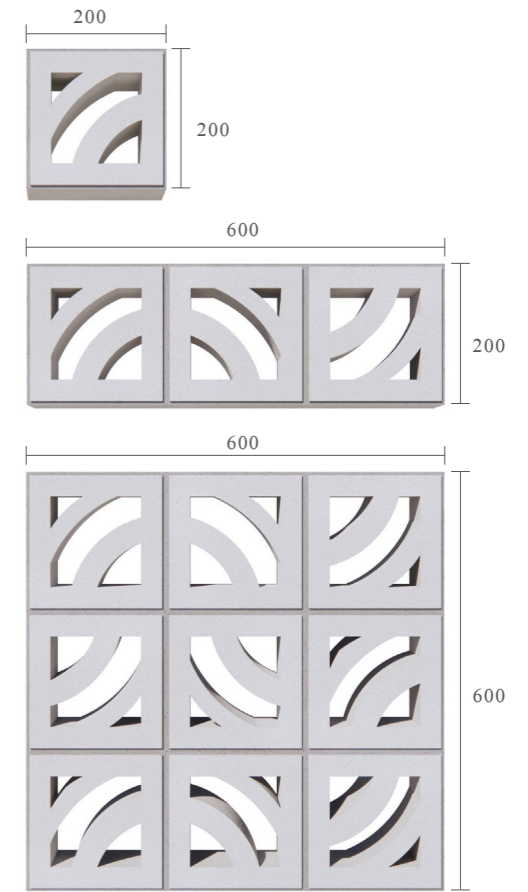

Wave

Code KLK020020W1

Size 200x200mm/600x200mm/600x600mm

Breaking through the bold layout of traditional architectural design, under the connection of the new Chinese style artistic hollow partition full of Zen, it extends a pleasant scene of harmonious coexistence between man and nature.