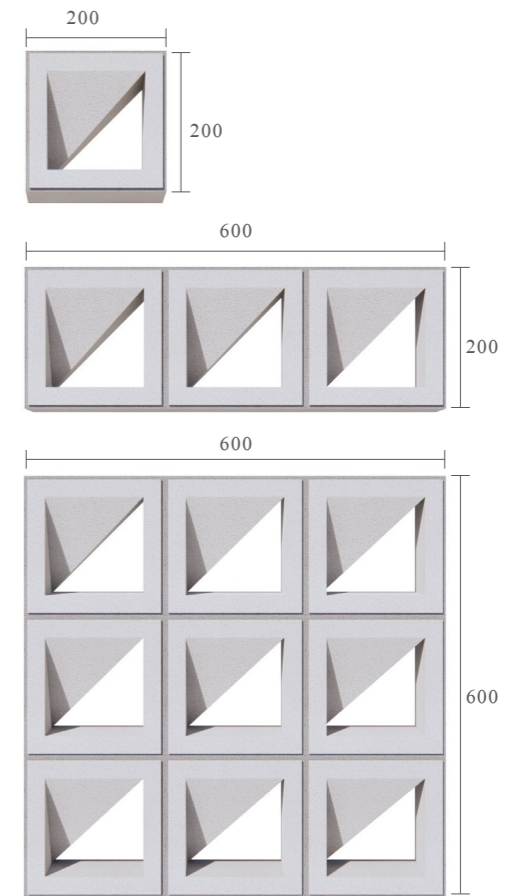

Triangle

Code KLK020020T1

Size 200x200mm/600x200mm/600x600mm

The hollowed-out sculpture that breaks the traditional aesthetics presents a unique sense of hierarchy. The space division of the golden triangle has a strong sense of ritual, as if you can see the posture of the sun, which is spiritual and vivid.