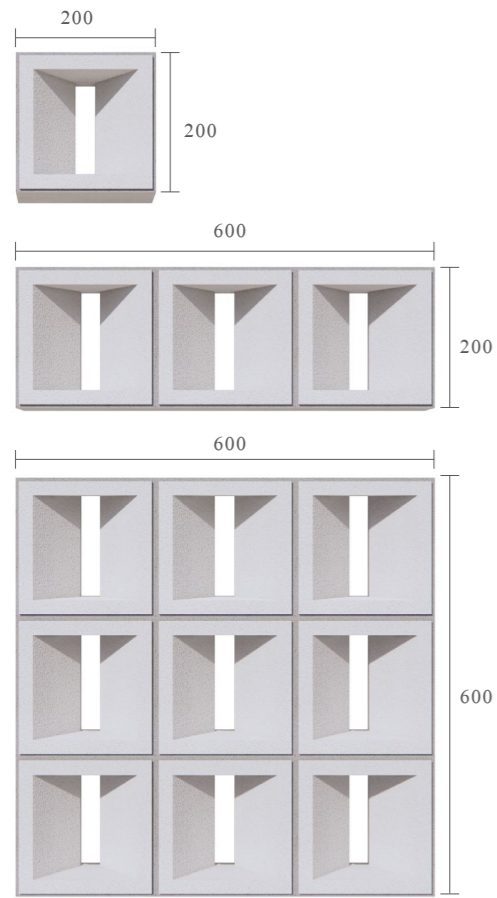

| SCREEN BLOCK 09