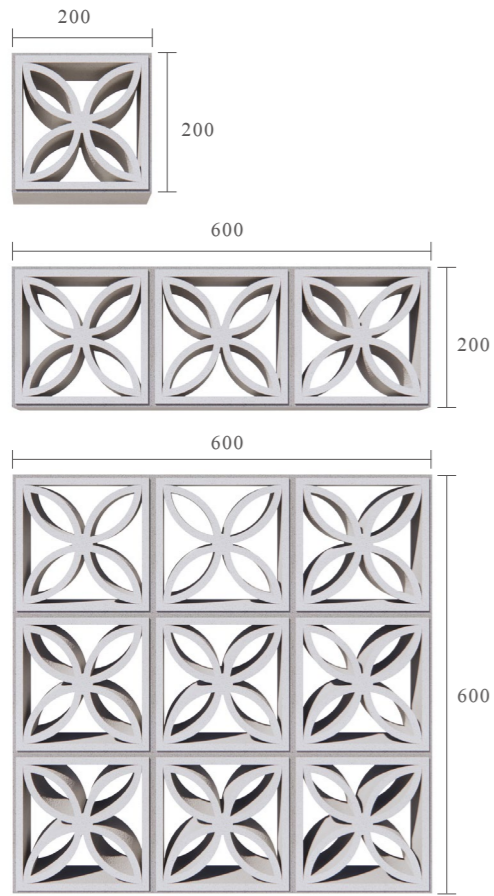

| SCREEN BLOCK 03

Arch

Code KLK040020A1

Size 400x200mm/800x200mm/800x600mm

The sun shines into the hollow shape of the Roman arch intertwined with rationality and sensibility, making the living space brighter and more open.

| SCREEN BLOCK 04

Cave

Code KLK020020C1

Size 200x200mm/600x200mm/600x600mm

The flexible and unrestrained circles are connected with a natural and casual artistic style. Light, scale and moving lines are organically integrated into the fashionable and elegant space.

| SCREEN BLOCK 05

Clover

Code KLK020020C3

Size 200x200mm/600x200mm/600x600mm

The classic symmetrical four-leaf element allows the lighting sight and airflow to flow in the wide space, and the large-area display is more elegant and classical oriental charm.

| SCREEN BLOCK 06

Field

Code KLK020020F2

Size 200x200mm/600x200mm/600x600mm

The step-by-step ladder square highlights the elegant and romantic pursuit of life, and the visual continuation from far to near carries a natural and easy-going living state.