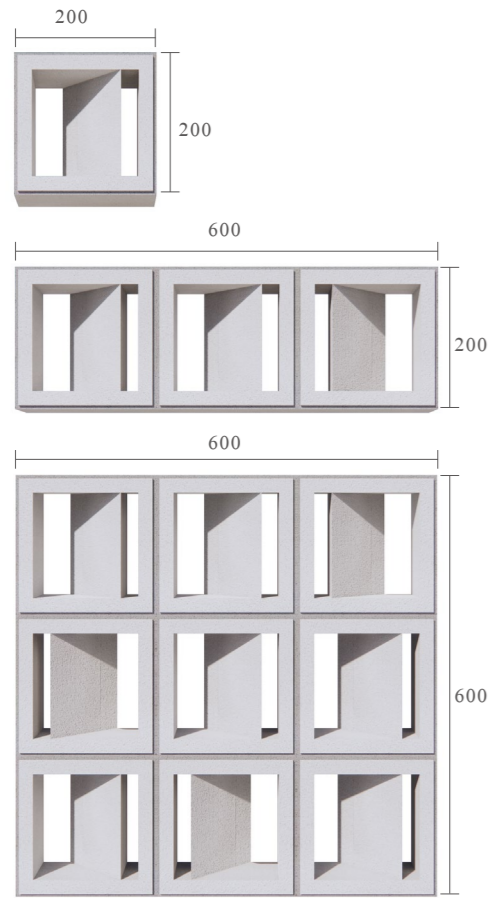

| SCREEN BLOCK 13