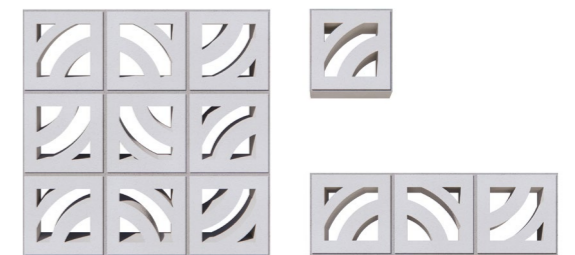

Wave

Code KLK020020W1
Size 200x200mm / 600x200mm / 600x600mm

(Thickness : 100mm)

(Thickness : 100mm)