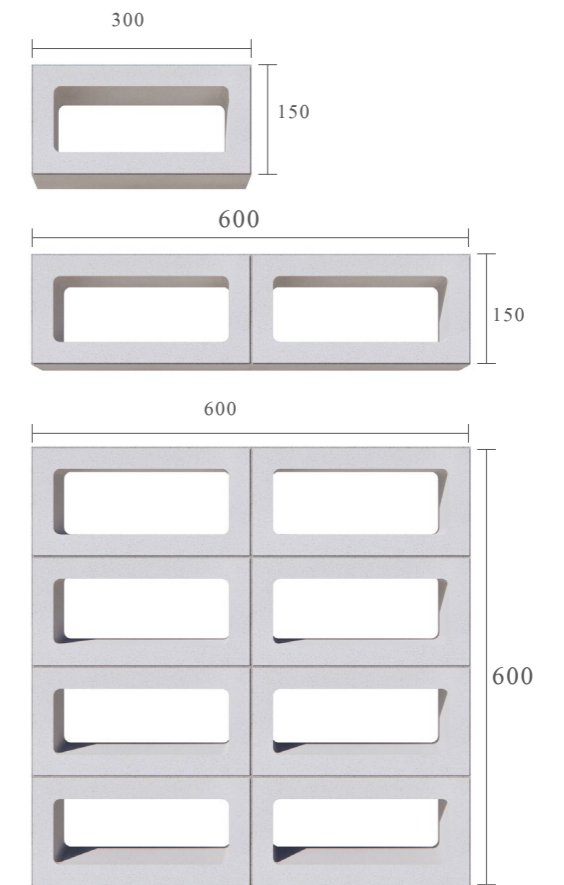

Dots

Code KLK030010D1

Size 300x100mm/600x100mm/600x600mm

The modern minimalist rectangular box is matched with a well-proportioned and delicate circle, and a certain height difference is designed with the simple and white wall, making the interaction between indoor and outdoor more romantic.

| SCREEN BLOCK 02

Rectangle

Code KLK030015R1

Size 300x150mm/600x150mm/600x600mm

The rectangular shape is like a perceptual artist, which does not adhere to the rigid and solid stereotype, captures the rich and radiant reflection effect, and becomes a space that enhances the intimate connection between the interior and the exterior.