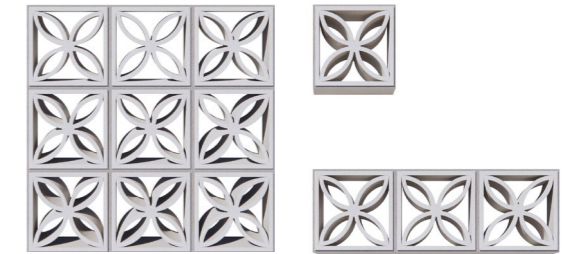

| GALLERY

Shadow

Code KLK020030S1
Size 200x300mm / 600x300mm / 600x600mm

Dots

Code KLK030010D1
Size 300x100mm / 600x100mm / 600x600mm

Circle

Code KLK020020C2
Size 200x200mm / 600x200mm / 600x600mm

Clover

Code KLK020020C3
Size 200x200mm / 600x200mm / 600x600mm

Rectangle

Code KLK030015R1
Size 300x150mm / 600x150mm / 600x600mm

Arch

Code KLK040020A1
Size 400x200mm / 800x200mm / 800x600mm

Corner

Code KLK020020C4
Size 200x200mm / 600x200mm / 600x600mm