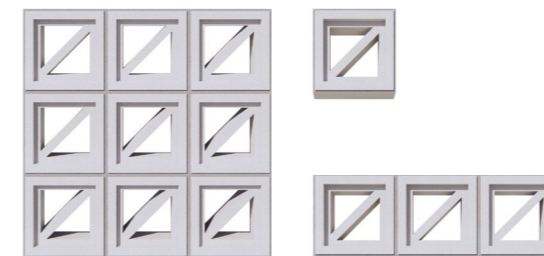

Code KLK020020C3
Size 200x200mm / 600x200mm / 600x600mm

Rectangle

Code KLK030015R1
Size 300x150mm / 600x150mm / 600x600mm

Arch

Code KLK040020A1
Size 400x200mm / 800x200mm / 800x600mm

Corner

Code KLK020020C4
Size 200x200mm / 600x200mm / 600x600mm