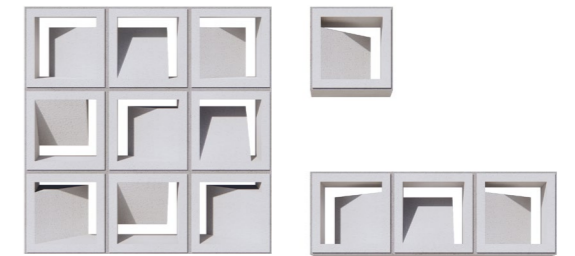

Seven

Code KLK020020S1
Size 200x200mm / 600x200mm / 600x600mm