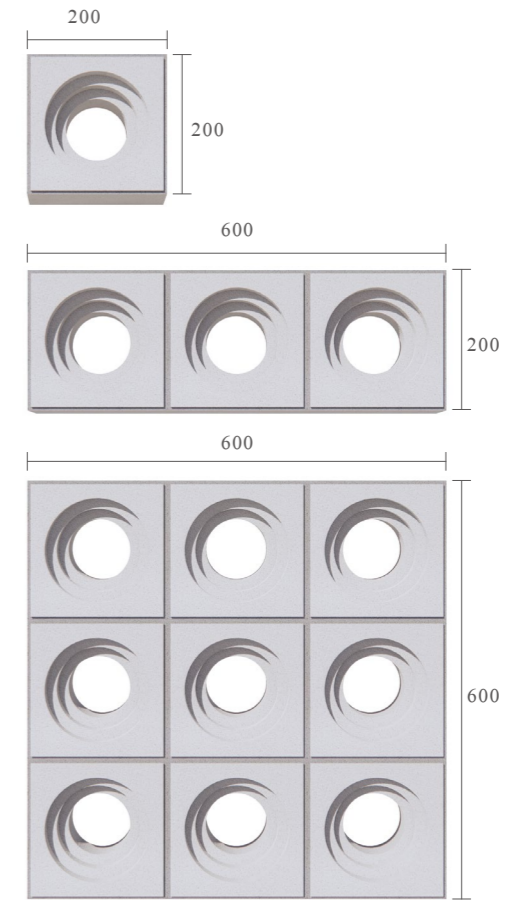

Dots

Code KLK030010D1

Size 300x100mm/600x100mm/600x600mm

The modern minimalist rectangular box is matched with a well-proportioned and delicate circle, and a certain height difference is designed with the simple and white wall, making the interaction between indoor and outdoor more romantic.

| SCREEN BLOCK 02

Rectangle

Code KLK030015R1

Size 300x150mm/600x150mm/600x600mm

The rectangular shape is like a perceptual artist, which does not adhere to the rigid and solid stereotype, captures the rich and radiant reflection effect, and becomes a space that enhances the intimate connection between the interior and the exterior.

| SCREEN BLOCK 03

Arch

Code KLK040020A1

Size 400x200mm/800x200mm/800x600mm

The sun shines into the hollow shape of the Roman arch intertwined with rationality and sensibility, making the living space brighter and more open.

| SCREEN BLOCK 04

Cave

Code KLK020020C1

Size 200x200mm/600x200mm/600x600mm

The flexible and unrestrained circles are connected with a natural and casual artistic style. Light, scale and moving lines are organically integrated into the fashionable and elegant space.