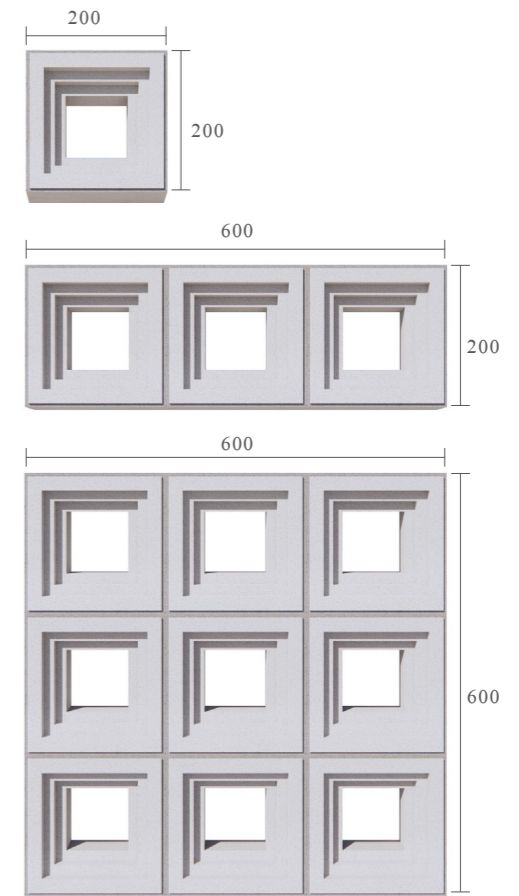

Dots

Code KLK030010D1

Size 300x100mm/600x100mm/600x600mm

The modern minimalist rectangular box is matched with a well-proportioned and delicate circle, and a certain height difference is designed with the simple and white wall, making the interaction between indoor and outdoor more romantic.

| SCREEN BLOCK 05

Clover

Code KLK020020C3

Size 200x200mm/600x200mm/600x600mm

The classic symmetrical four-leaf element allows the lighting sight and airflow to flow in the wide space, and the large-area display is more elegant and classical oriental charm.

| SCREEN BLOCK 06

Field

Code KLK020020F2

Size 200x200mm/600x200mm/600x600mm

The step-by-step ladder square highlights the elegant and romantic pursuit of life, and the visual continuation from far to near carries a natural and easy-going living state.