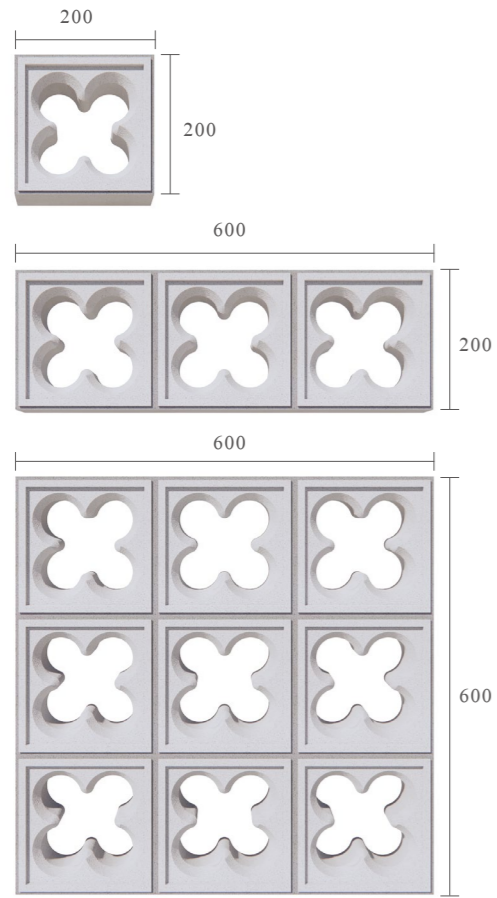

| SCREEN BLOCK 07