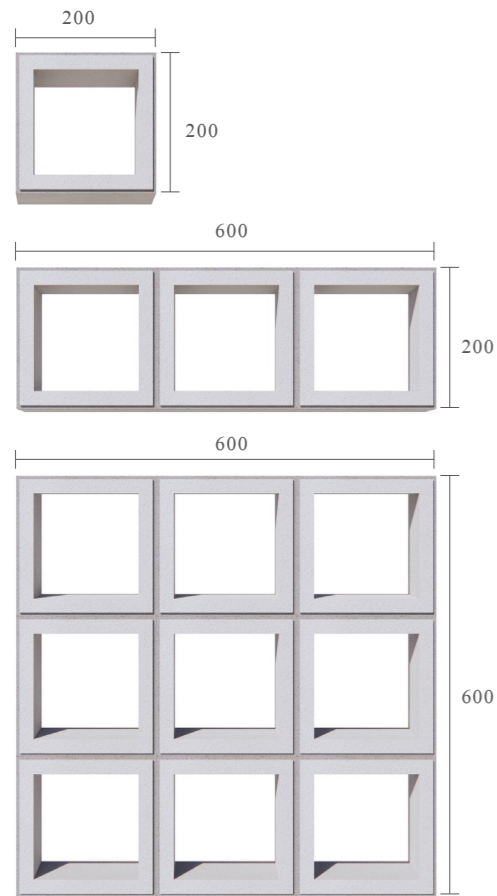

| SCREEN BLOCK 10

Orient

Code KLK02002002

Size 200x200mm/600x200mm/600x600mm

The reorganization of elements of "the past serves the present" perfectly combines modern elements with traditional elements to create a new Chinese style that is refined, refined, dignified and elegant.

| SCREEN BLOCK 11

Square

Code KLK020020S2

Size 200x200mm/600x200mm/600x600mm

The simple and regular three-dimensional square bricks form a fashionable and artistic hollow partition. Under the projection of alternating cold and warm light and shadow, it outlines a pure and soft space, and spreads out a comfortable and harmonious living state.