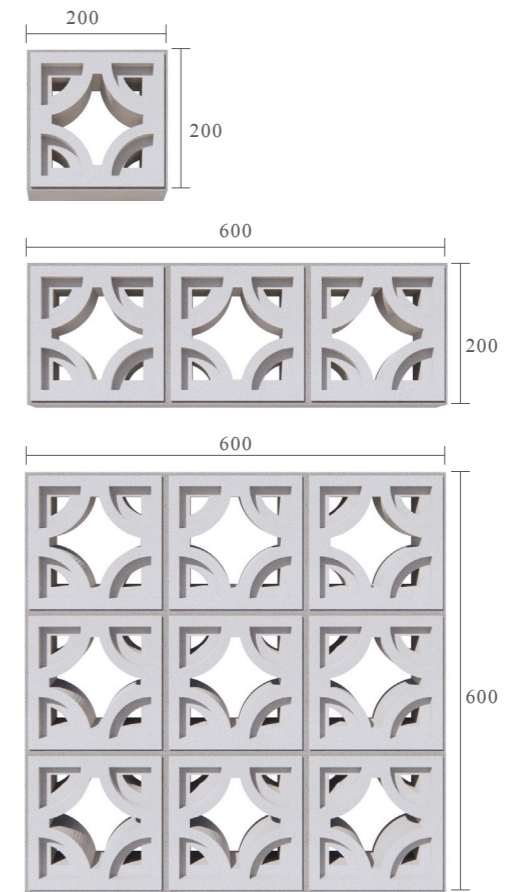

Orient

Code KLK02002002

Size 200x200mm/600x200mm/600x600mm

The reorganization of elements of "the past serves the present" perfectly combines modern elements with traditional elements to create a new Chinese style that is refined, refined, dignified and elegant.