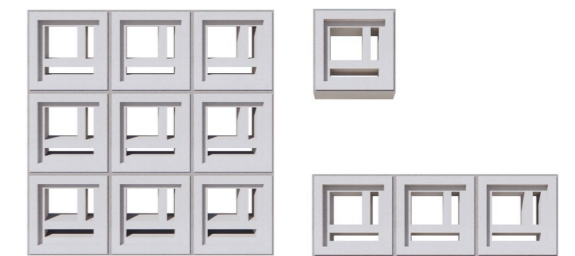

Code KLK020020C3
Size 200x200mm / 600x200mm / 600x600mm

Rectangle

Code KLK030015R1
Size 300x150mm / 600x150mm / 600x600mm

Arch

Code KLK040020A1
Size 400x200mm / 800x200mm / 800x600mm

Corner

Code KLK020020C4
Size 200x200mm / 600x200mm / 600x600mm